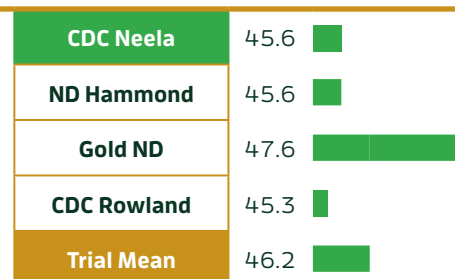

CDC NEELA

MERIDIAN SEEDS EXCLUSIVE | PVP

Broadly-adapted brown flax with high yield potential. Excellent test weight and disease package.

Agronomic Profile

	CDC Neela
Days to Flower	47
Plant Height (in)	23
Test Weight (lb/bu)	54.5

Yield (lb/ac)

Oil Content (%)

Disease Package

Powdery Mildew	Fusarium Wilt	Flax Rust
MR	MR	R

CDC Neela data source: 2023 NDSU, Carrington, ND.

Disease Resistance: R = resistant, MR = moderately resistant, I = intermediate, MS = moderately susceptible, S = susceptible.