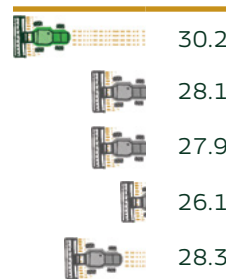

CDC NEELA

MERIDIAN SEEDS EXCLUSIVE | PVP

Broadly-adapted brown flax with high yield potential. Excellent test weight and disease package.

Agronomic Profile

	CDC Neela
Days to Flower	47
Plant Height (in)	23
Test Weight (lb/bu)	54.5

Yield (lb/ac)

Oil Content (%)

Disease Package

Powdery Mildew	Fusarium Wilt	Flax Rust
MR	MR	R

CDC Neela data source: 2023 NDSU, Carrington, ND.

Disease Resistance: R = resistant, MR = moderately resistant, I = intermediate, MS = moderately susceptible, S = susceptible.