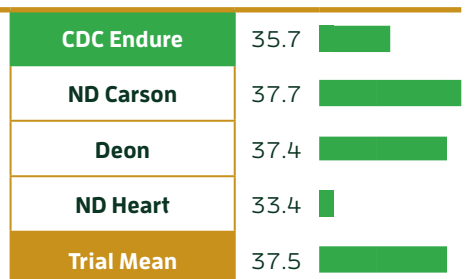

IN SEED WE TRUST

OAT SEED

CDC ENDURE

MERIDIAN SEEDS EXCLUSIVE | PVP

NEW! The latest oat genetics, delivering blockbuster yield along with superior milling quality and standability.

Agronomic Profile

	CDC Endure
Grain Color	White
Days to Heading	51
Plant Height (in)	43
Straw Strength	Strong
Test Weight	Excellent

Yield (bu/ac)

Test Weight (lb/bu)

Disease Package

Stem Rust	Crown Rust	Leaf Rust	Barley Yellow Dwarf
S	I	I	I

CDC Endure data source: 2023 NDSU Extension Center, Langdon, ND.

Disease Resistance: R = resistant, MR = moderately resistant, I = intermediate, MS = moderately susceptible, S = susceptible.