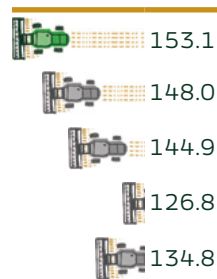

IN SEED WE TRUST

OAT SEED

CDC ENDURE

MERIDIAN SEEDS EXCLUSIVE | PVP

NEW! The latest oat genetics, delivering blockbuster yield along with superior milling quality and standability.

Agronomic Profile

	CDC Endure
Grain Color	White
Days to Heading	51
Plant Height (in)	43
Straw Strength	Strong
Test Weight	Excellent

Yield (bu/ac)

Test Weight (lb/bu)

Disease Package

Stem Rust	Crown Rust	Leaf Rust	Barley Yellow Dwarf
S	I	I	I

CDC Endure data source: 2023 NDSU Extension Center, Langdon, ND.

Disease Resistance: R = resistant, MR = moderately resistant, I = intermediate, MS = moderately susceptible, S = susceptible.