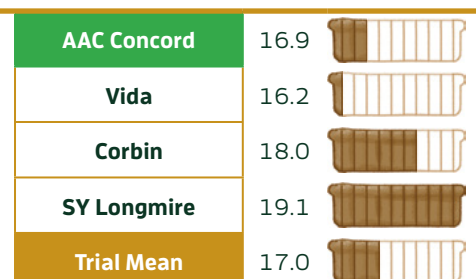

IN SEED WE TRUST

SPRING WHEAT SEED

AAC CONCORD

MERIDIAN SEEDS EXCLUSIVE | PVP PENDING

High-yielding and sawfly resistant with a fully solid stem, awnless heads, and moderate protein.

Canada

ADAPTATION

Agronomic Profile

	AAC Concord
Plant Height (in)	26
Test Weight (lb/bu)	53.1
Grain Yield (bu/ac)	36.3
Saw Fly Cutting*	0.0

Yield (bu/ac)

Protein (%)

Disease Package

Fusarium Head Blight	Leaf Rust	Stem Rust	Stripe Rust	Bacterial Leaf Streak
S	R	R	R	S