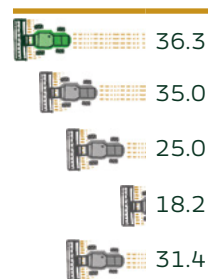

	AAC Concord
Plant Height (in)	26
Test Weight (lb/bu)	53.1
Grain Yield (bu/ac)	36.3
Saw Fly Cutting*	0.0

Yield (bu/ac)

Protein (%)

Disease Package

Fusarium Head Blight	Leaf Rust	Stem Rust	Stripe Rust	Bacterial Leaf Streak
S	R	R	R	S