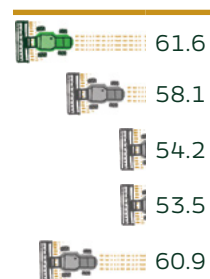

MS BARRACUDA

MERIDIAN SEEDS EXCLUSIVE | PVP

Great yield and protein all in one package! Early maturity and excellent standability with broad adaptability.

Agronomic Profile

	MS Barracuda
Days to Heading	42
Plant Height (in)	24
Lodging Score*	1
Test Weight (lb/bu)	59.5

Yield (bu/ac)

Protein (%)

Disease Package

Fusarium Head Blight	Leaf Rust	Stem Rust	Stripe Rust	Bacterial Leaf Streak
MS	MR	MR	MR	MS

MS Barracuda data source: 2022 NDSU Spring Wheat Variety Trial, Minot, ND.