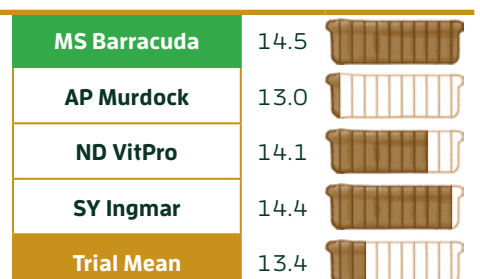

MS BARRACUDA

MERIDIAN SEEDS EXCLUSIVE | PVP

Great yield and protein all in one package! Early maturity and excellent standability with broad adaptability.

Agronomic Profile

	MS Barracuda
Days to Heading	42
Plant Height (in)	24
Lodging Score*	1
Test Weight (lb/bu)	59.5

Yield (bu/ac)

Protein (%)

Disease Package

Fusarium Head Blight	Leaf Rust	Stem Rust	Stripe Rust	Bacterial Leaf Streak
MS	MR	MR	MR	MS

MS Barracuda data source: 2022 NDSU Spring Wheat Variety Trial, Minot, ND.

*1-9 Lodging Score Scale: 1 = no lodging, 9 = completely lodged.

Disease Resistance: R = resistant, MR = moderately resistant, I = intermediate, MS = moderately susceptible, S = susceptible.

Visit MeridianSeeds.com for the latest data and seed varieties.