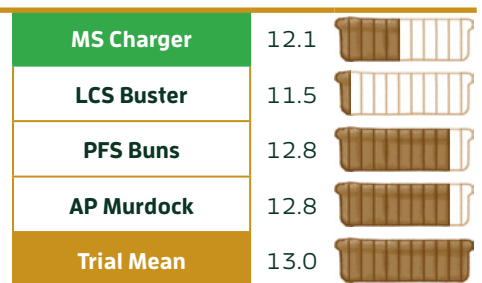

Protein (%)

Disease Package

Fusarium Head Blight	Leaf Rust	Stem Rust	Stripe Rust	Bacterial Leaf Streak
MR	R	R	S	MS

MS Charger data source: 2023 NDSU Spring Wheat Variety Trial, Langdon, ND.
Disease Resistance: R = resistant, MR = moderately resistant, I = intermediate, MS = moderately susceptible, S = susceptible.

Visit MeridianSeeds.com for the latest data and seed varieties.

866-282-SEED | Info@MeridianSeeds.com