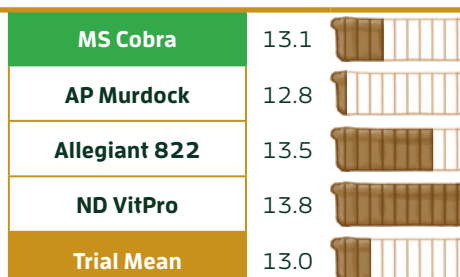

MS COBRA

MERIDIAN SEEDS EXCLUSIVE | PVP

The definition of yield and protein balance. Excellent straw strength, test weight, and overall disease package.

ADAPTATION

Agronomic Profile

	MS Cobra
Days to Heading	80
Plant Height (in)	32
Test Weight (lb/bu)	62.9

Yield (bu/ac)

Protein (%)

Disease Package

Fusarium Head Blight	Leaf Rust	Stem Rust	Stripe Rust	Bacterial Leaf Streak
MS	R	R	R	I

MS Cobra data source: 2023 NDSU Spring Wheat Variety Trial, Langdon, ND
 Disease Resistance: R = resistant, MR = moderately resistant, I = intermediate, MS = moderately susceptible, S = susceptible.