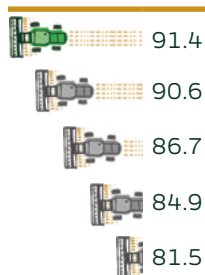

## Agronomic Profile

	MS Ranchero
Plant Height (in)	34
Test Weight (lb/bu)	58.7

## Yield (bu/ac)