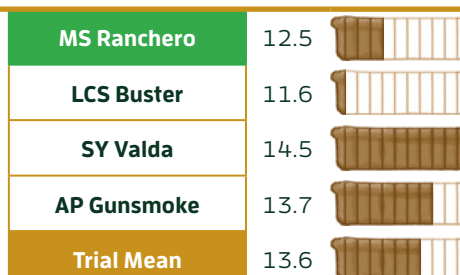

Protein (%)

Disease Package

Fusarium Head Blight	Leaf Rust	Stem Rust	Stripe Rust	Bacterial Leaf Streak
I	I	MR	R	MS

MS Ranchero data source: 2023 NDSU Spring Wheat Variety Trial, Hettinger, ND.
Disease Resistance: R = resistant, MR = moderately resistant, I = intermediate, MS = moderately susceptible, S = susceptible.

Visit MeridianSeeds.com for the latest data and seed varieties.

866-282-SEED | Info@MeridianSeeds.com