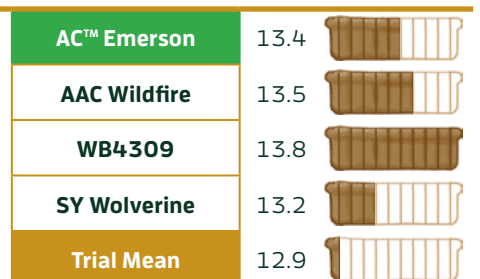

IN SEED WE TRUST

WINTER WHEAT SEED

AC™ EMERSON

MERIDIAN SEEDS EXCLUSIVE | PVP

Excellent disease package, superior winter-hardiness, high yields, and great protein content.

Agronomic Profile

	AC™ Emerson
Days to Heading*	174
Plant Height (in)	32
Winter Survival (%)	94
Test Weight (lb/bu)	61.1

Yield (bu/ac)

Protein (%)

Disease Package

Fusarium Head Blight	Leaf Rust	Stem Rust	Stripe Rust	Tan Spot
MR	MS	R	R	I

AC™ Emerson data source: 2022 NDSU Extension Bulletin A1196-22, Langdon, ND.

*Days to Heading measured relative to Julian.