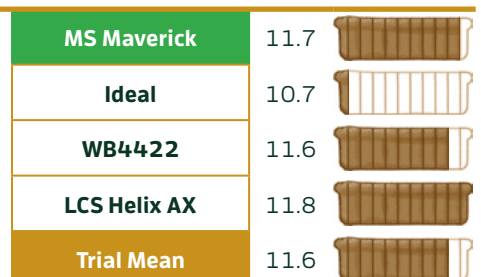

MS MAVERICK

MERIDIAN SEEDS EXCLUSIVE | PVP

Broadly-adapted winter wheat with elite disease package, acid-soil tolerance, and desirable baking quality.

Agronomic Profile

	MS Maverick
Maturity	Medium-Late
Coleoptile Length	Medium-Long
Plant Height (in)	31.5
Straw Strength	Medium
Test Weight (lb/bu)	58.6

Yield (bu/ac)

Protein (%)

Disease Package

Fusarium Head Blight	Leaf Rust	Stem Rust	Stripe Rust
R	R	I	MR

MS Maverick data source: 2024 SD Winter Wheat Variety Trial, Wall, SD.
 Disease Resistance: R = resistant, MR = moderately resistant, I = intermediate, MS = moderately susceptible, S = susceptible.