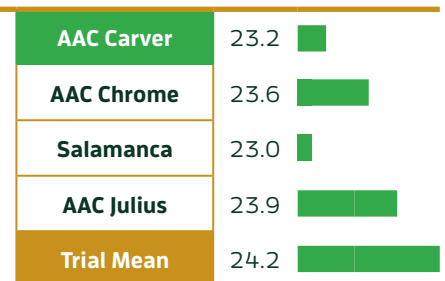

Protein (%)

Disease Package

Powdery Mildew	Fusarium Wilt	Ascochyta (Mycospharella)
R	I	MS

AAC Carver data source: 2023 Montana Cool-Season Spring Pulse Variety Annual Report, Tables 5-8, Richland, MT.

*Height to top of canopy at harvest.

Disease Resistance: R = resistant, MR = moderately resistant, I = intermediate, MS = moderately susceptible, S = susceptible.

Visit MeridianSeeds.com for the latest data and seed varieties.

866-282-SEED | Info@MeridianSeeds.com