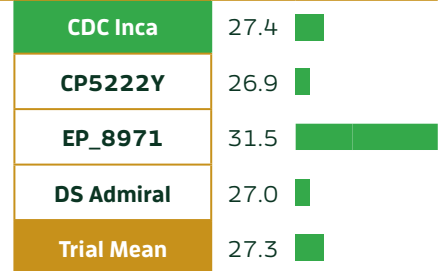

Protein (%)

Disease Package

Powdery Mildew	Fusarium Wilt	Ascochyta (Mycospharella)
R	MR	MS

CDC Inca data source: 2023 NDSU Carrington Research Extension Center.

*Height to top of canopy at harvest.

Disease Resistance: R = resistant, MR = moderately resistant, I = intermediate, MS = moderately susceptible, S = susceptible.

Visit MeridianSeeds.com for the latest data and seed varieties.

866-282-SEED Info@MeridianSeeds.com