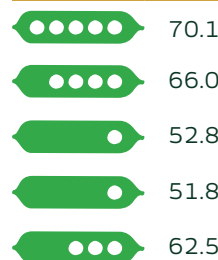

Yield (bu/ac)