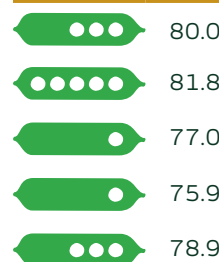

	MS GrowPro
Days to Flower	46
Canopy Height (in)*	37.0
Test Weight (lb/bu)	63.1
Grain Yield (bu/ac)	80.0
Protein (%)	26.2

Yield (bu/ac)

Protein (%)

Disease Package

Powdery Mildew	Fusarium Wilt	Ascochyta (Mycospharella)
S	R	S

MS GrowPro data source: 2023 NDSU Langdon Research Extension Center.

*Height to top of canopy at harvest.

Disease Resistance: R = resistant, MR = moderately resistant, I = intermediate, MS = moderately susceptible, S = susceptible.