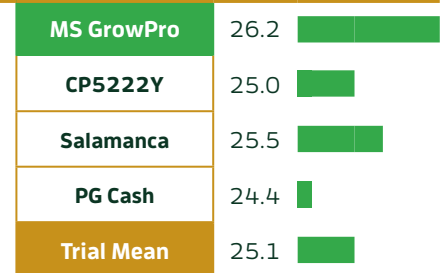

IN SEED WE TRUST

YELLOW FIELD PEA SEED

MS GROWPRO

MERIDIAN SEEDS EXCLUSIVE | PVP PENDING

NEW! Meet the unicorn of yellow field peas. MS GrowPro boasts both high protein AND high yield.

ADAPTATION

Agronomic Profile

	MS GrowPro
Days to Flower	46
Canopy Height (in)*	37.0
Test Weight (lb/bu)	63.1
Grain Yield (bu/ac)	80.0
Protein (%)	26.2

Yield (bu/ac)

Protein (%)

Disease Package

Powdery Mildew	Fusarium Wilt	Ascochyta (Mycospharella)
S	R	S

MS GrowPro data source: 2023 NDSU Langdon Research Extension Center.

*Height to top of canopy at harvest.

Disease Resistance: R = resistant, MR = moderately resistant, I = intermediate, MS = moderately susceptible, S = susceptible.