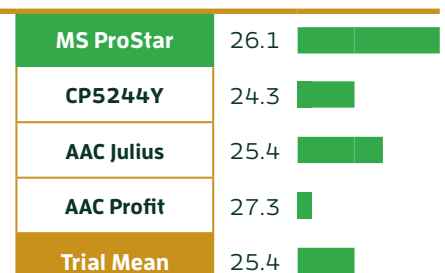

IN SEED WE TRUST

YELLOW FIELD PEA SEED

MS PROSTAR

MERIDIAN SEEDS EXCLUSIVE | PVP PENDING

NEW! The star in protein-yield balance. MS Prostar really has both, plus solid powdery mildew resistance.

Agronomic Profile

	MS ProStar
Days to Flower	45
Canopy Height (in)*	24.0
Test Weight (lb/bu)	61.3
Grain Yield (bu/ac)	51.5
Protein (%)	26.1

Yield (bu/ac)

Protein (%)

Disease Package

Powdery Mildew	Fusarium Wilt	Ascochyta (Mycosphaella)
R	R	S