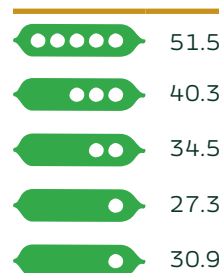

	MS ProStar
Days to Flower	45
Canopy Height (in)*	24.0
Test Weight (lb/bu)	61.3
Grain Yield (bu/ac)	51.5
Protein (%)	26.1

Yield (bu/ac)

Protein (%)

Disease Package

Powdery Mildew	Fusarium Wilt	Ascochyta (Mycosphaella)
R	R	S