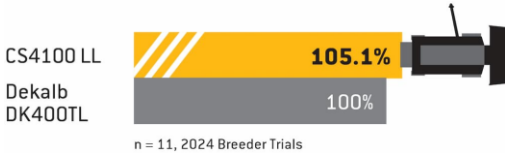

CS4100 LL*

LibertyLink Production System for Canola

High-yielding, LibertyLink® canola hybrid featuring PodProtect™ shatter tolerance for superior straight cut performance. Excellent disease resistance with multigenic blackleg and 1st and 2nd generation clubroot resistance.

- PodProtect™ shatter tolerance
- Mid-season hybrid suitable for all growing zones
- 1st and 2nd generation clubroot resistance with resistance to 3H, 3A, and 3D pathotypes
- R to blackleg – R-E2G

Performance

PERFORMANCE

Overall Characteristics

Maturity	Mid
Growing Zone	All Growing Zones
Lodging Resistance	Very Good
Blackleg Resistance	R – E2G
Clubroot Resistance	1st and 2nd generation resistance
Height	Medium - Tall
Shatter Scale¹	7+

*Pending registration

¹Shatter rating is based off current data and is subject to change. The rating is based on the Canola Council of Canada shatter scale. Local conditions and farming practices will influence performance.